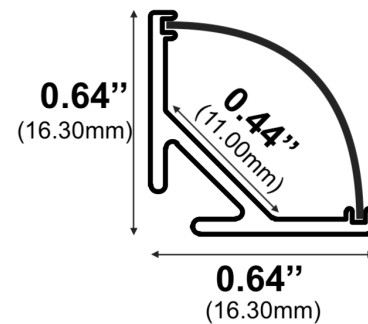

Slimline Corner LED Channel - 964 Series

The **964 Series** is a slimline **Corner LED Channel** compatible with **LED Strips up-to 0.44" (11mm) wide**.

It's designed for **corner** installations with 45-degree lighting needs. Back-Channel groove helps for ease of wiring.

LED Channels provides **better cooling** and helps to **extend the lifespan of your LED Strip**.

Type:..... **LED Channel**
Material:....**Aluminum 6063-T5**
Surface:.....**Clear Anodized**
Height:.....**16.30mm / 0.64"**
Width:.....**16.30mm / 0.64"**

Length Availability

4ft (47") / 1.20m
8ft (94") / 2.40m
10ft (118") / 3.00m

Accessories

End Caps

Plastic End Cap

Mounting

Mounting Clips (Spring Steel)

SKU	Item Description
964ASL	964ASL LED Channel
964ASL-DF-29	964ASL Frosted Diffuser Lens
964ASL-EC-70	964ASL Plastic End Cap
964ASL-BRC	964ASL Mounting Clips