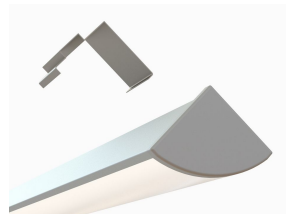

Slimline Corner LED Channel - 964 Series

The **964 Series** is a slimline **Corner LED Channel** compatible with **LED Strips up-to 0.44" (11mm) wide**.

It's designed for **corner** installations with 45-degree lighting needs. Back-Channel groove helps for ease of wiring.

LED Channels provides **better cooling** and helps to **extend the lifespan of your LED Strip**.

Type:..... **LED Channel**
Material:....**Aluminum 6063-T5**
Surface:.....**Clear Anodized**
Height:.....**16.30mm / 0.64"**
Width:.....**16.30mm / 0.64"**

Length Availability

4ft (47") / 1.20m
8ft (94") / 2.40m
10ft (118") / 3.00m

Accessories

End Caps

Plastic End Cap

Mounting

Mounting Clips (Spring Steel)

SKU	Item Description
964ASL	964ASL LED Channel
964ASL-DF-29	964ASL Frosted Diffuser Lens
964ASL-EC-70	964ASL Plastic End Cap
964ASL-BRC	964ASL Mounting Clips