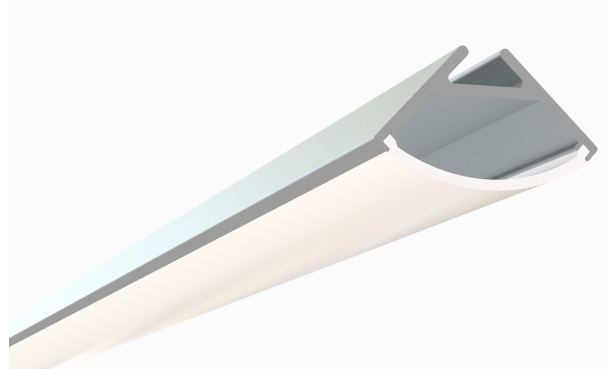

Slimline Corner LED Channel - 964 Series

The **964 Series** is a slimline **Corner LED Channel** compatible with **LED Strips up-to 0.44" (11mm) wide**.

It's designed for **corner** installations with 45-degree lighting needs. Back-Channel groove helps for ease of wiring.

LED Channels provides **better cooling** and helps to **extend the lifespan of your LED Strip**.

Type:..... **LED Channel**
Material:....**Aluminum 6063-T5**
Surface:.....**Clear Anodized**
Height:.....**16.30mm / 0.64"**
Width:.....**16.30mm / 0.64"**

Length Availability

4ft (47") / 1.20m
8ft (94") / 2.40m
10ft (118") / 3.00m

Accessories

End Caps

Plastic End Cap

Mounting

Mounting Clips (Spring Steel)

SKU	Item Description
964ASL	964ASL LED Channel
964ASL-DF-29	964ASL Frosted Diffuser Lens
964ASL-EC-70	964ASL Plastic End Cap
964ASL-BRC	964ASL Mounting Clips