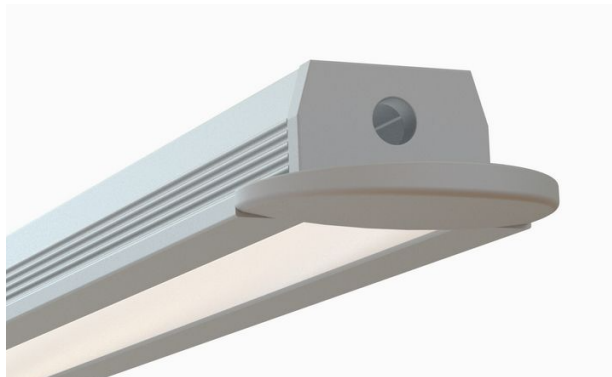

Recessed LED Channel – 962 Series

The **962 Series** is a **slimline recessed LED Channel** compatible with **LED Strips up-to 0.47" (12mm) wide**.

It's designed for **recessed** installations to provide a clear and finished look.

Thanks to its **Heatsink design**, 962 Series provides **better cooling** and helps to **extend the lifespan of your LED Strip**.

Type:..... **LED Channel**
 Material:...**Aluminum 6063-T5**
 Surface:.....**Clear Anodized**
 Height:.....**11.20mm / 0.44"**
 Width:.....**15.50mm / 0.61"**

Length Availability

4ft (Actual Size 47") / 1.20m
 8ft (Actual Size 94") / 2.40m
 10ft (Actual Size 118") / 3.00m

Accessories

Diffuser Cover Lens

Frosted Diffuser
D20

Clear Diffuser
D19

End Caps

E51
Plastic End Cap