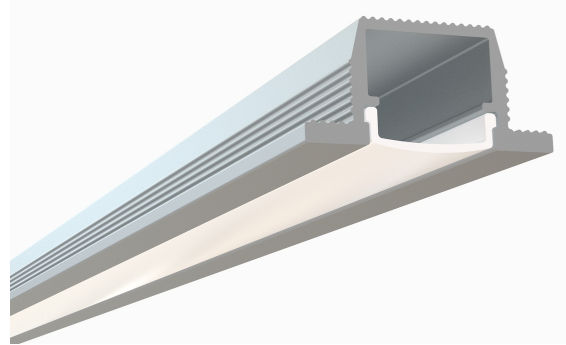

Recessed LED Channel – 962 Series

The **962 Series** is a **slimline recessed LED Channel** compatible with **LED Strips up-to 0.47" (12mm) wide**.

It's designed for **recessed** installations to provide a clear and finished look.

Thanks to its **Heatsink design**, 962 Series provides **better cooling** and helps to **extend the lifespan of your LED Strip**.

Type:..... **LED Channel**
 Material:...**Aluminum 6063-T5**
 Surface:.....**Clear Anodized**
 Height:.....**11.20mm / 0.44"**
 Width:.....**15.50mm / 0.61"**

Length Availability

4ft (Actual Size 47") / 1.20m
 8ft (Actual Size 94") / 2.40m
 10ft (Actual Size 118") / 3.00m

Accessories

Diffuser Cover Lens

Frosted Diffuser
D20

Clear Diffuser
D19

End Caps

E51
Plastic End Cap