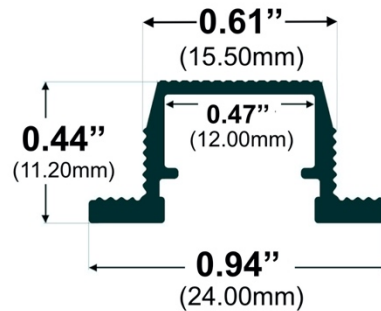

Recessed LED Channel – 962 Series

The **962 Series** is a **slimline recessed LED Channel** compatible with **LED Strips up-to 0.47" (12mm) wide**.

It's designed for **recessed** installations to provide a clear and finished look.

Thanks to its **Heatsink design**, 962 Series provides **better cooling** and helps to **extend the lifespan of your LED Strip**.

Type:..... **LED Channel**
 Material:...**Aluminum 6063-T5**
 Surface:.....**Clear Anodized**
 Height:.....**11.20mm / 0.44"**
 Width:.....**15.50mm / 0.61"**

Length Availability

4ft (Actual Size 47") / 1.20m
 8ft (Actual Size 94") / 2.40m
 10ft (Actual Size 118") / 3.00m

Accessories

Diffuser Cover Lens

Frosted Diffuser
D20

Clear Diffuser
D19

End Caps

E51
Plastic End Cap