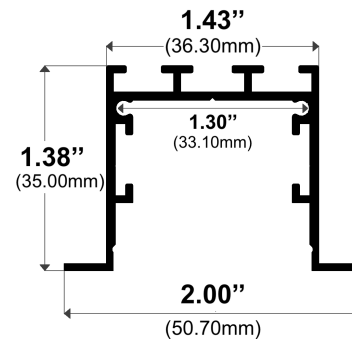

## Recessed LED Channel - 440

The **440 Series** is a **recessed LED Aluminum Channel** compatible with **LED Strips up-to 1.07" (27mm) wide**.

It's designed for **recessed installations** to provide a clear and finished look.

Thanks to its design, 440 Series provides **better cooling** and helps to **extend the lifespan of your LED Strip**.

Type:.....**LED Channel**  
 Material:....**Aluminum 6063-T5**  
 Surface:.....**Clear Anodized**  
 Height:.....**35.00mm / 1.38"**  
 Width:.....**36.30mm / 1.43"**

### Length Availability

4ft (Actual Size 47") / 1.20m  
 8ft (Actual Size 94") / 2.40m  
 10ft (Actual Size 118") / 3.00m