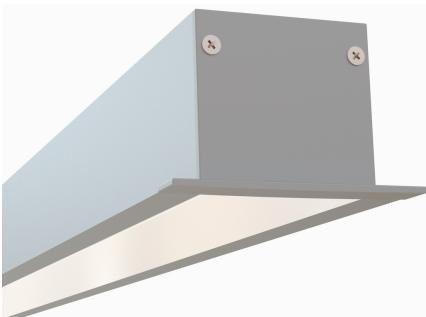

End Caps

Plastic End Cap
440ASL-EC-75