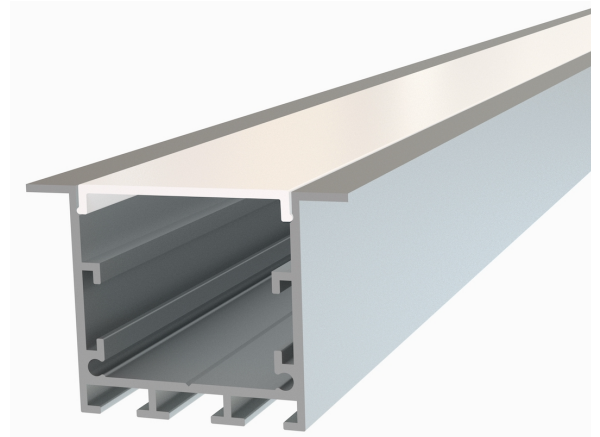

Accessories

Diffuser Cover Lens

End Caps

Plastic End Cap
440ASL-EC-75