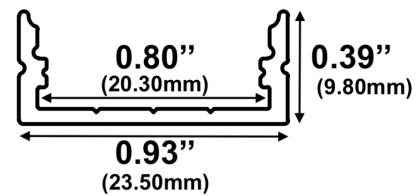

## LED Channel – 1955 Series

The **1955ASL** is a low-profile slimline LED Channel compatible with **LED Strips up-to 20.30mm (0.80") wide**.

**Snap-In Frosted Cover Lens** provides ease of installation.

Type:.....**LED Channel**  
 Material:....**Aluminum 6063-T5**  
 Surface:.....**Clear Anodized**  
 Height:.....**9.80mm / 0.39"**  
 Width:.....**23.50mm / 0.93"**

### Length Availability

4ft (Actual Size 47") / 1.20m  
 8ft (Actual Size 94") / 2.40m  
 10ft (Actual Size 118") / 3.00m