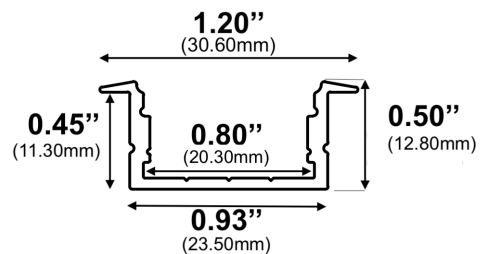

LED Channel – 1952 Series

The **1952ASL** is a slimline **recessed** LED Channel compatible with **LED Strips up-to 20.3mm (0.80") wide**.

1952 Series is designed for **recessed** applications to provide a clear and finished look.

Snap-In Frosted Cover Lens provides ease of installation.

Type:.....LED Channel
 Material:...Aluminum 6063-T5
 Surface:.....Clear Anodized
 Height:.....12.80mm / 0.50"
 Width:.....23.50mm / 0.93"

Length Availability

4ft (Actual Size 47") / 1.20m
 8ft (Actual Size 94") / 2.40m
 10ft (Actual Size 118") / 3.00m

Accessories

End Caps