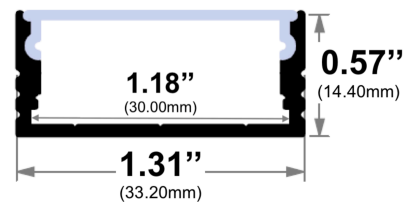

LED Channel – 1930 Series

The **1930ASL** is a slimline LED Channel compatible with **LED Strips up-to 30mm (1.18") wide**.

1930 Series is designed to offer **dot-free (hotspot-free)** lighting when used with 120+led/m LED tape lights.

Snap-In Frosted Cover Lens provides ease of installation.

Type:.....LED Channel
 Material:...Aluminum 6063-T5
 Surface:.....Clear Anodized
 Height:.....14.40mm / 0.57"
 Width:.....33.20mm / 1.31"

Length Availability

8ft (Actual Size 94") / 2.40m
 10ft (Actual Size 118") / 3.00m

Accessories

Mounting Clips

End Caps