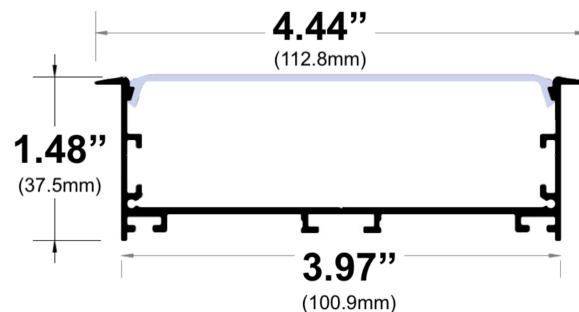

## Recessed LED Channel - 1112

The 1112ASL is a **Recessed LED Channel** compatible with **LED Strips up-to 3.60" (91.50mm) wide**.

It's designed for **recessed** installations to provide a clear and finished look.

Thanks to its design, 1112 Series provides **better cooling** and helps to **extend the lifespan of your LED Strip**.

Type:.....**LED Channel**  
 Material:...**Aluminum 6063-T5**  
 Surface:.....**Clear Anodized**  
 Height:.....**37.50mm / 1.48"**  
 Width:.....**100.90mm / 3.97"**

### Length Availability

8ft (Actual Size 94") / 2.40m  
 10ft (Actual Size 118") / 3.00m