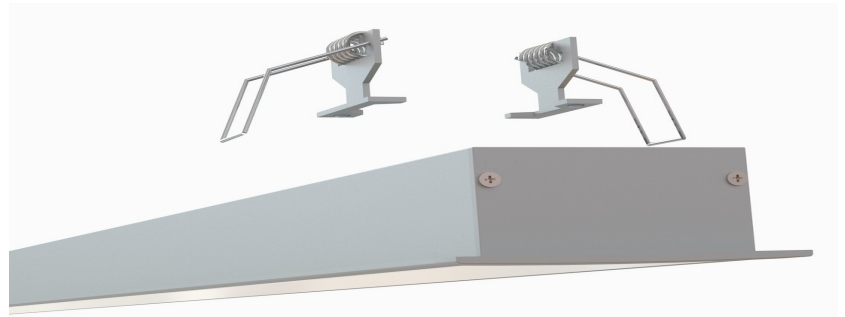

## Recessed LED Channel - 1112

The 1112ASL is a **Recessed LED Channel** compatible with **LED Strips up-to 3.60" (91.50mm) wide**.

It's designed for **recessed** installations to provide a clear and finished look.

Thanks to its design, 1112 Series provides **better cooling** and helps to **extend the lifespan of your LED Strip**.

Type:.....**LED Channel**  
 Material:...**Aluminum 6063-T5**  
 Surface:.....**Clear Anodized**  
 Height:.....**37.50mm / 1.48"**  
 Width:.....**100.90mm / 3.97"**

### Length Availability

8ft (Actual Size 94") / 2.40m  
 10ft (Actual Size 118") / 3.00m

### Diffuser Cover Lens

Frosted Diffuser